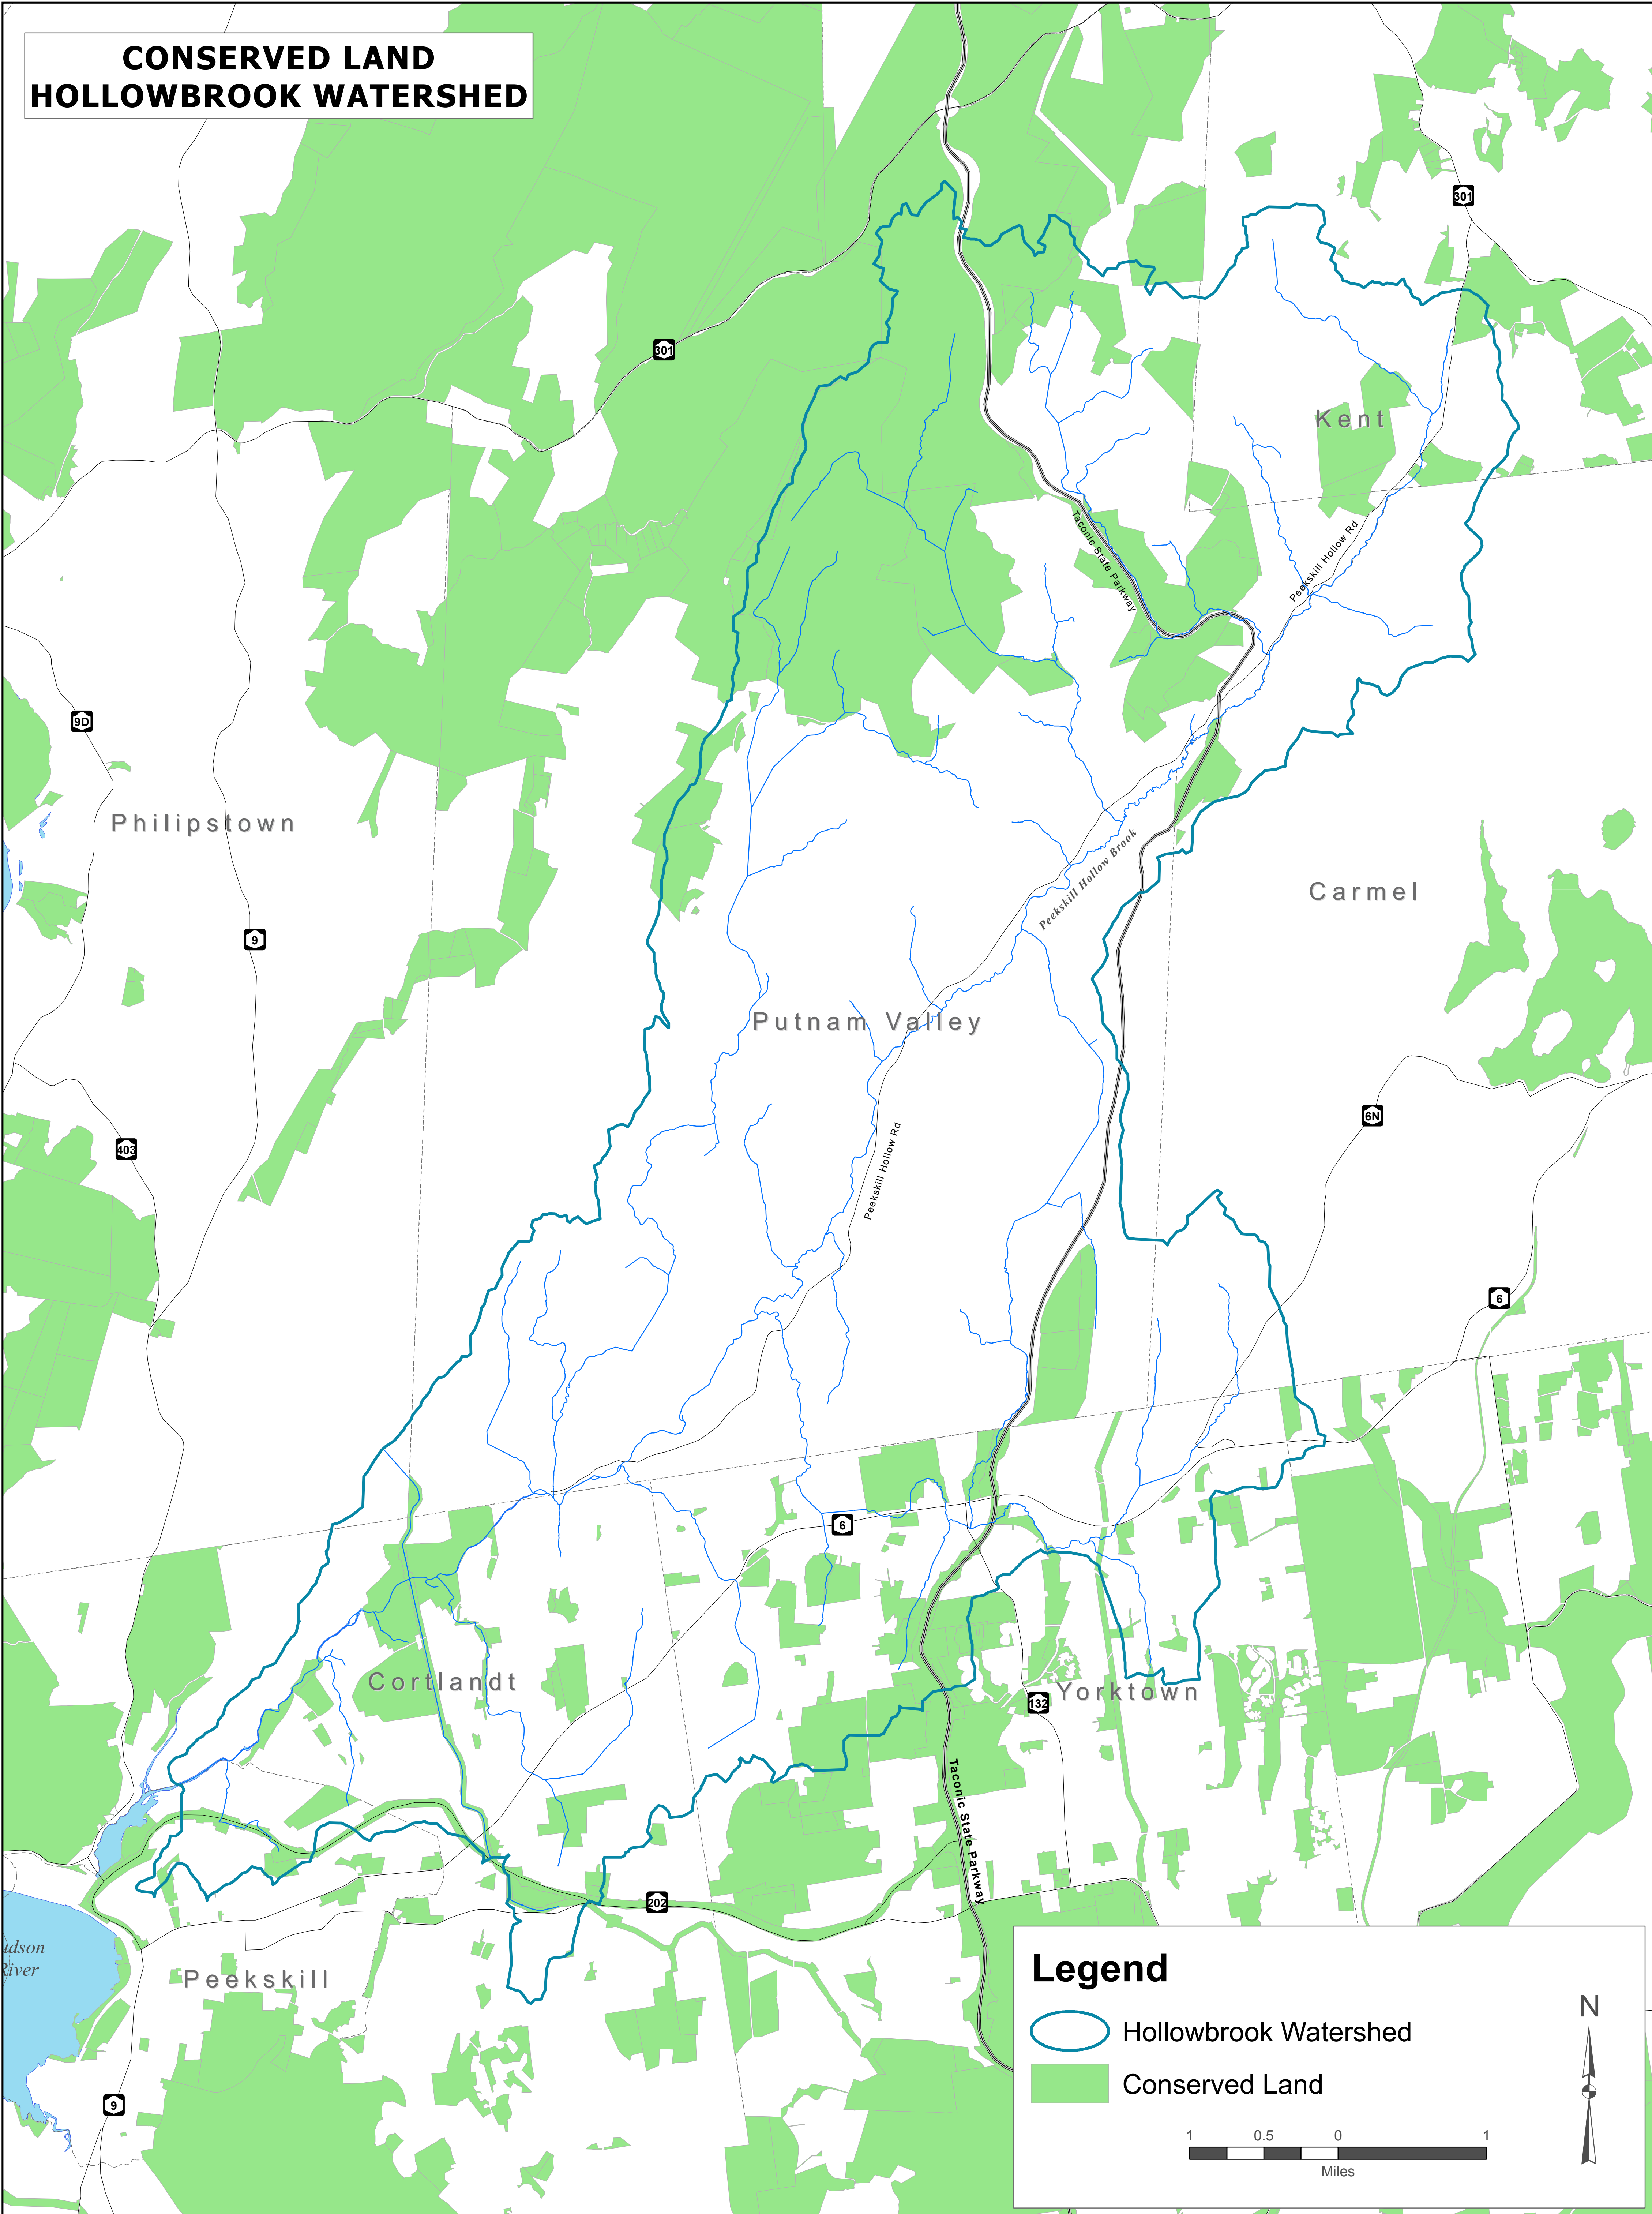

**CONSERVED LAND  
HOLLOWBROOK WATERSHED**

**Legend**

- Hollowbrook Watershed
- Conserved Land

1 0.5 0 1  
Miles

*DATA SOURCE*  
Putnam County IT Dept  
NYS Department of Environmental Conservation  
National Wetland Inventory  
CUGIR, Digital Elevation Model, 10m

*This map is for planning purposes only.  
All data must be field checked.  
November 2006*